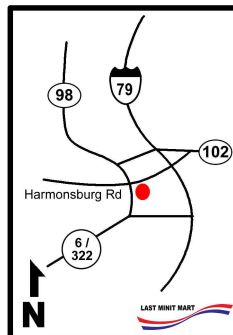

411 Neal Street

New Castle, PA

511 Montgomery Ave (Rt. 18)

Portersville, PA

1651 Perry Hwy. (Rt. 19)

ADDITIONAL SITES FOR AUTOMATED FUELING CUSTOMERS

Edinburg, PA

5208 W. State St. (Rt. 224)

Greenville, PA

857 Reynolds Ind. Park Rd.

Meadville, PA

16401 Harmonsburg Rd.

Greenville, PA

Rt. 18 & Rt. 358 - Gas Only

New Wilmington, PA

Rt. 208 & Rt. 18

Grove City, PA

408 Erie Street

Jamestown, PA

111 Liberty Street

New Castle, PA

2335 Harlansburg Rd

West Springfield, PA

14845 Ridge Rd (Rt. 20)