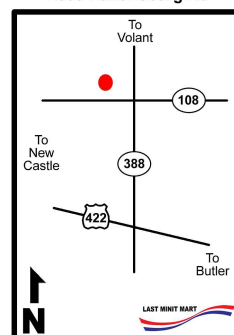

Grove City, PA

408 Erie Street

Jamestown, PA

111 Liberty Street

New Castle, PA

2335 Harlansburg Rd

West Springfield, PA

14845 Ridge Rd (Rt. 20)