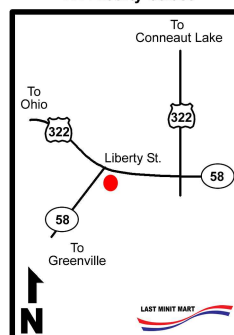

Greenville, PA

857 Reynolds Ind. Park Rd.

Meadville, PA

16401 Harmonsburg Rd.

Greenville, PA

Rt. 18 & Rt. 358 - Gas Only

New Wilmington, PA

Rt. 208 & Rt. 18

Grove City, PA

408 Erie Street

Jamestown, PA

111 Liberty Street

New Castle, PA

2335 Harlansburg Rd

West Springfield, PA

14845 Ridge Rd (Rt. 20)