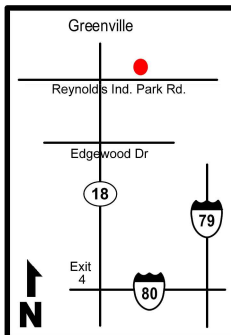

411 Neal Street

New Castle, PA

511 Montgomery Ave (Rt. 18)

Portersville, PA

1651 Perry Hwy. (Rt. 19)

ADDITIONAL SITES FOR AUTOMATED FUELING CUSTOMERS

Edinburg, PA

5208 W. State St. (Rt. 224)

Greenville, PA

857 Reynolds Ind. Park Rd.

Meadville, PA

16401 Harmonsburg Rd.

Greenville, PA

Rt. 18 & Rt. 358 - Gas Only

New Wilmington, PA

Rt. 208 & Rt. 18

Grove City, PA

408 Erie Street

Jamestown, PA

111 Liberty Street

New Castle, PA

2335 Harlansburg Rd

West Springfield, PA

14845 Ridge Rd (Rt. 20)