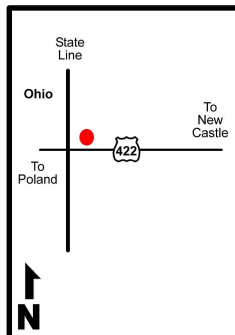

411 Neal Street

New Castle, PA

511 Montgomery Ave (Rt. 18)

Portersville, PA

1651 Perry Hwy. (Rt. 19)

ADDITIONAL SITES FOR AUTOMATED FUELING CUSTOMERS

Edinburg, PA

5208 W. State St. (Rt. 224)

Greenville, PA

857 Reynolds Ind. Park Rd.

Meadville, PA

16401 Harmonsburg Rd.

Greenville, PA

Rt. 18 & Rt. 358 - Gas Only

New Wilmington, PA

Rt. 208 & Rt. 18

Grove City, PA

408 Erie Street

Jamestown, PA

111 Liberty Street

New Castle, PA

2335 Harlansburg Rd

West Springfield, PA

14845 Ridge Rd (Rt. 20)