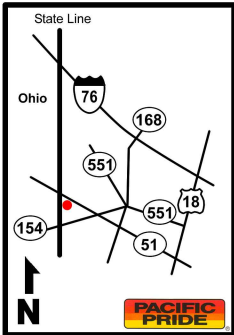

MID-WEST PA PACIFIC PRIDE FUELING SITES

Darlington, PA

4433 Constitution Blvd.