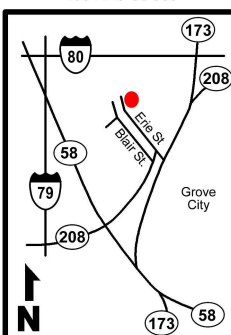

411 Neal Street

New Castle, PA

511 Montgomery Ave (Rt. 18)

Portersville, PA

1651 Perry Hwy. (Rt. 19)

ADDITIONAL SITES FOR AUTOMATED FUELING CUSTOMERS

Edinburg, PA

5208 W. State St. (Rt. 224)

Greenville, PA

857 Reynolds Ind. Park Rd.

Meadville, PA

16401 Harmonsburg Rd.

Greenville, PA

Rt. 18 & Rt. 358 - Gas Only

New Wilmington, PA

Rt. 208 & Rt. 18

Grove City, PA

408 Erie Street

Jamestown, PA

111 Liberty Street

New Castle, PA

2335 Harlansburg Rd

West Springfield, PA

14845 Ridge Rd (Rt. 20)