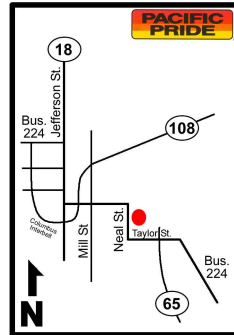

515 Montgomery Ave., Suite 104
New Castle, PA 16102

724-657-8886
Fax: 724-657-8890

MID-WEST PA PACIFIC PRIDE FUELING SITES

Darlington, PA

4433 Constitution Blvd.

Mercer, PA

857 Perry Hwy

New Castle, PA

411 Neal Street

New Castle, PA

511 Montgomery Ave (Rt. 18)

Portersville, PA

1651 Perry Hwy. (Rt. 19)

ADDITIONAL SITES FOR AUTOMATED FUELING CUSTOMERS

Edinburg, PA

5208 W. State St. (Rt. 224)

Greenville, PA

857 Reynolds Ind. Park Rd.

Meadville, PA

16401 Harmonsburg Rd.

Greenville, PA

Rt. 18 & Rt. 358 - Gas Only

New Wilmington, PA

Rt. 208 & Rt. 18

Grove City, PA

408 Erie Street

Jamestown, PA

111 Liberty Street

New Castle, PA

2335 Harlansburg Rd

West Springfield, PA

14845 Ridge Rd (Rt. 20)