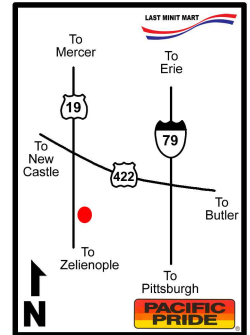

411 Neal Street

New Castle, PA

511 Montgomery Ave (Rt. 18)

Portersville, PA

1651 Perry Hwy. (Rt. 19)

ADDITIONAL SITES FOR AUTOMATED FUELING CUSTOMERS

Edinburg, PA

5208 W. State St. (Rt. 224)

Greenville, PA

857 Reynolds Ind. Park Rd.

Meadville, PA

16401 Harmonsburg Rd.

Greenville, PA

Rt. 18 & Rt. 358 - Gas Only

New Wilmington, PA

Rt. 208 & Rt. 18

Grove City, PA

408 Erie Street

Jamestown, PA

111 Liberty Street

New Castle, PA

2335 Harlansburg Rd

West Springfield, PA

14845 Ridge Rd (Rt. 20)